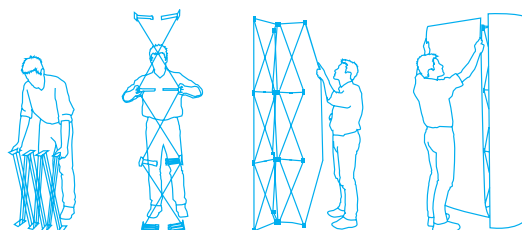

# Expand Tower

**Expand Tower**

Expand Tower is a highly effective medium for attracting a little extra attention. On a small floor surface, the exciting shape allows you to come up with different and creative solutions. Expand Tower helps you communicate your message effectively and is an excellent way of exposing your logotype. To add more

emphasis to the message, there are also two lighting alternatives to choose from. Expand Tower comes in a practical nylon bag.

Diameter: 66 cm. Height: 225 and 300 cm.