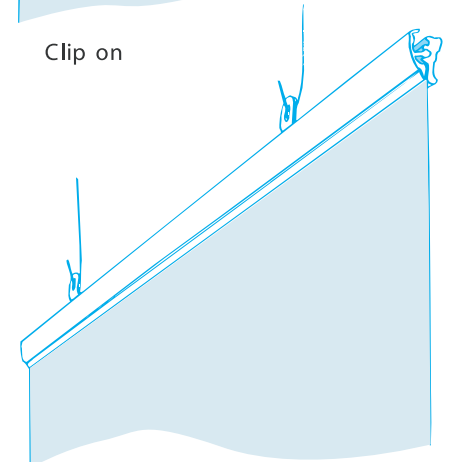

Expand PosterHolder

Bring your message to your target audience.

Clip on

Ceiling

Wall

Expand PosterHolder

The Expand PosterHolder is easy to mount and is the perfect complement to further strengthen client campaigns. You can change ads in a snap with the Velcro profile. Expand PosterHolder's clamp profile is made for paper, cardboard, cloth and plastic posters. You can easily change pictures and print new ads using offset, screening or digital printing.

Expand PosterHolder is simply the perfect medium for companies and organizations that want to be seen where their target groups are out and about. The Expand PosterHolder is an unsurpassed Pinpoint Media product, which maintains the same high quality and design as our other products.

Width: 19 1/16", 23 5/8", 27 9/16", 31 1/2", and 39 3/8", (50,60,70,80 and 100 cm)
 Height: Flexible depending on height of graphic